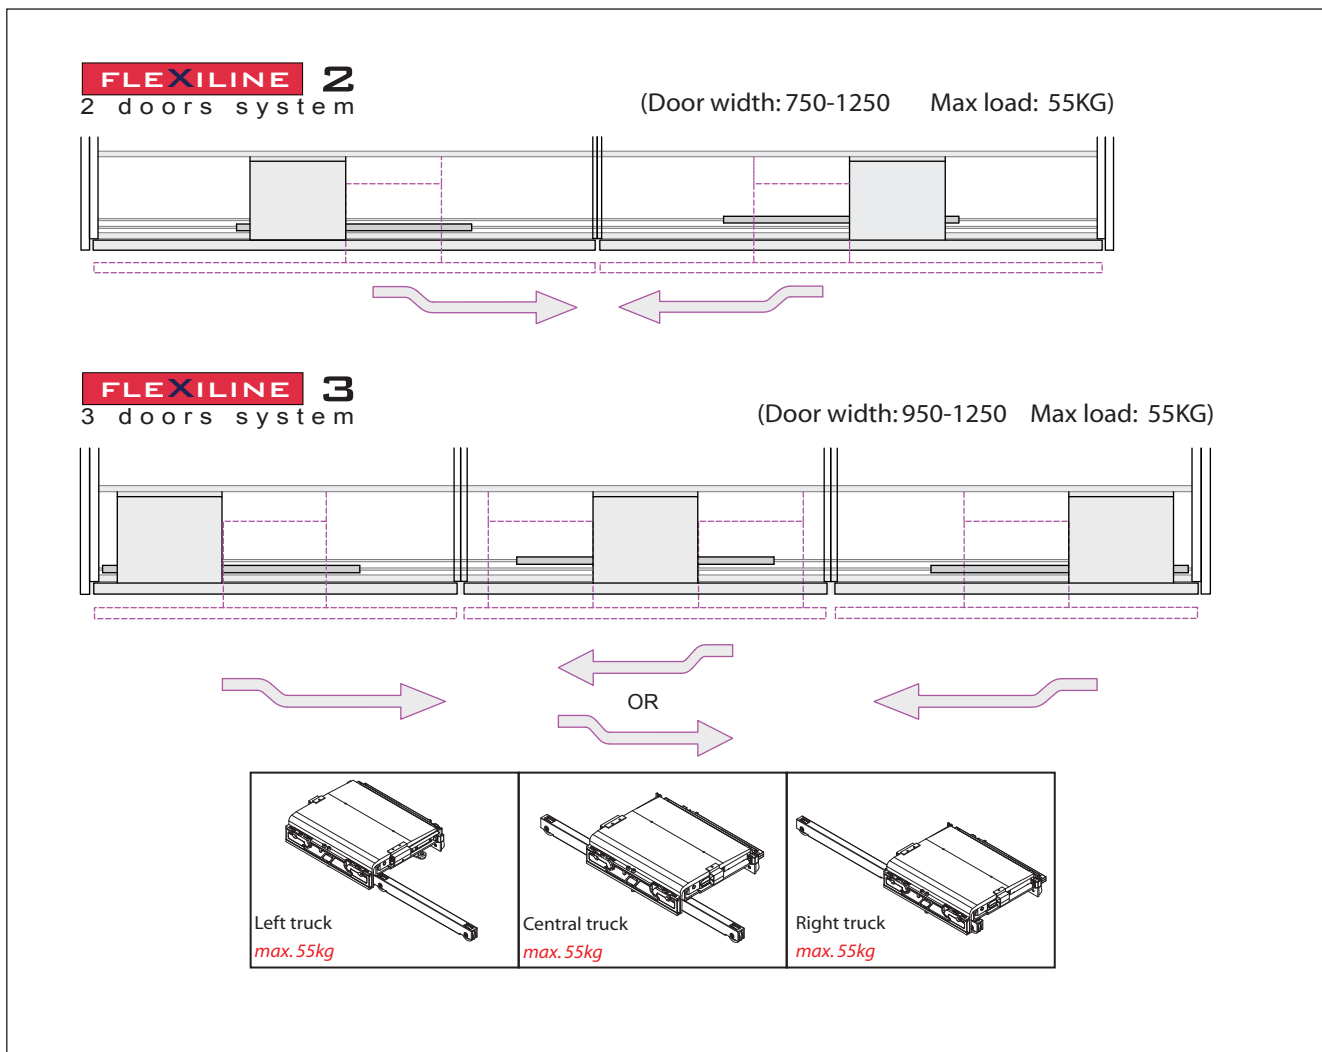

# SYSTEMS & COMPONENT

the truck kit includes:

the right /left/central mechanism with curves and all the accessories for installation and operation

- Doors opening 100%
- Top space clearance 150mm
- Bottom space clearance 80mm

- 2 or 3 inline sliding doors
- Max door thickness 45mm