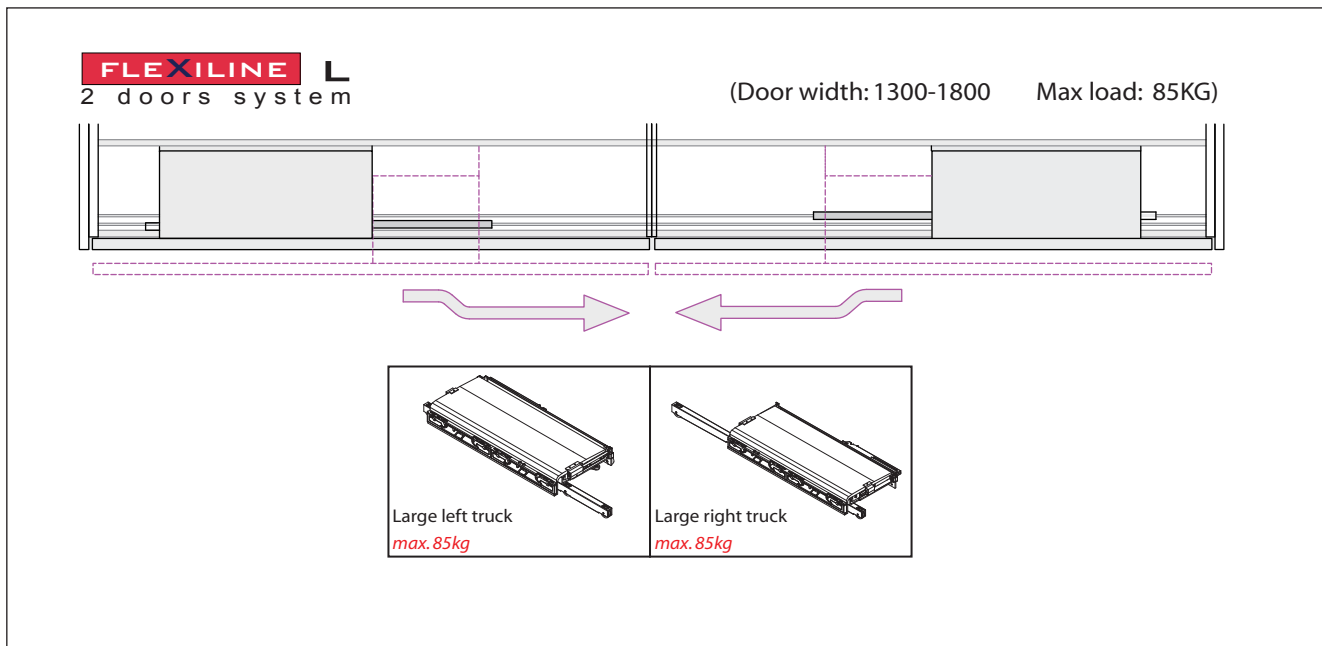

# SYSTEMS & COMPONENT

the truck kit includes:

the right /left/central mechanism with curves and all the accessories for installation and operation

- Doors opening 100%
- Top space clearance 150mm
- Bottom space clearance 80mm

- 2 or 3 inline sliding doors
- Max door thickness 45mm