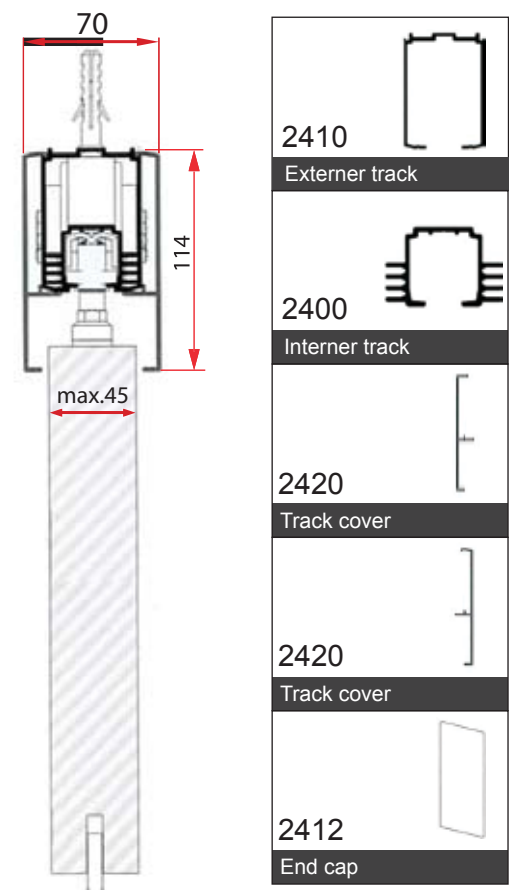

CEILING VERSION