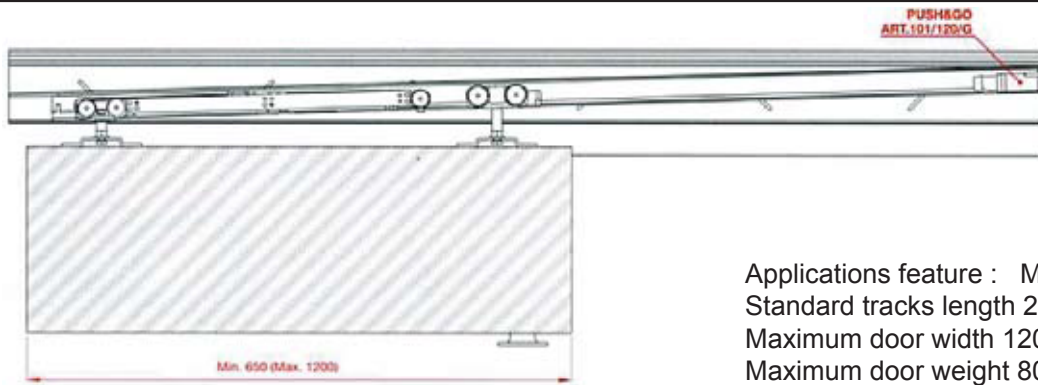

### USAGE SCHEME

Applications feature : Min - Max  
Standard tracks length 2400mm.  
Maximum door width 1200mm.  
Maximum door weight 80kg.

### WALL AND CEILING INSTALLATION VERSION