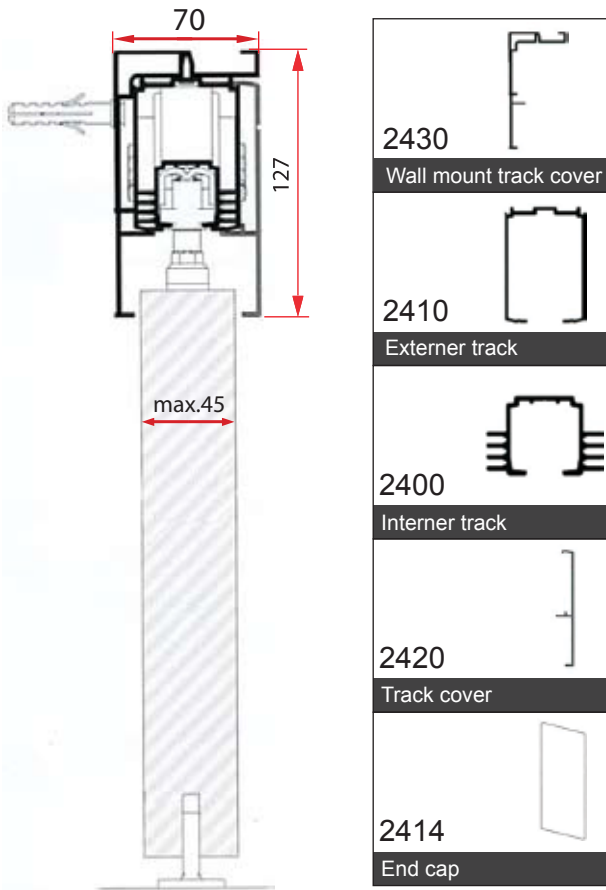

WALL AND CEILING INSTALLATION VERSION

WALL VERSION