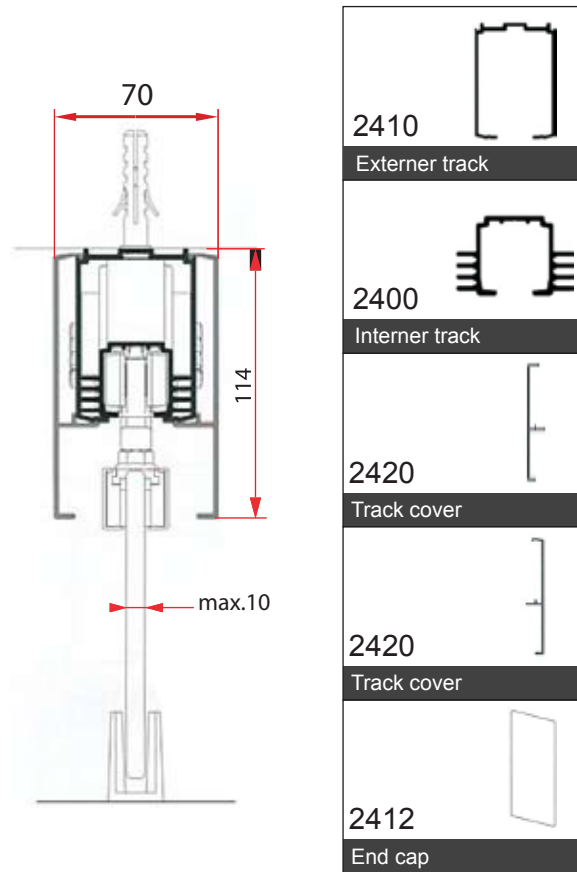

USAGE SCHEME

Applications feature : Min - Max
Standard tracks length 2400mm.
Maximum door width 1200mm.
Maximum door weight 80kg.

WALL AND CEILING INSTALLATIONVERSION

WALL VERSION

\$ / kit set C/W 2.4m (interner & externer) track and wall mount track cover.

CEILING VERSION

\$ / kit set C/W 2.4m (interner & externer) track and track cover.

KIT FOR THE SYSTEM

						
1674	2404	10mm glass clamp	2402/V24	84	101/120/G	2407