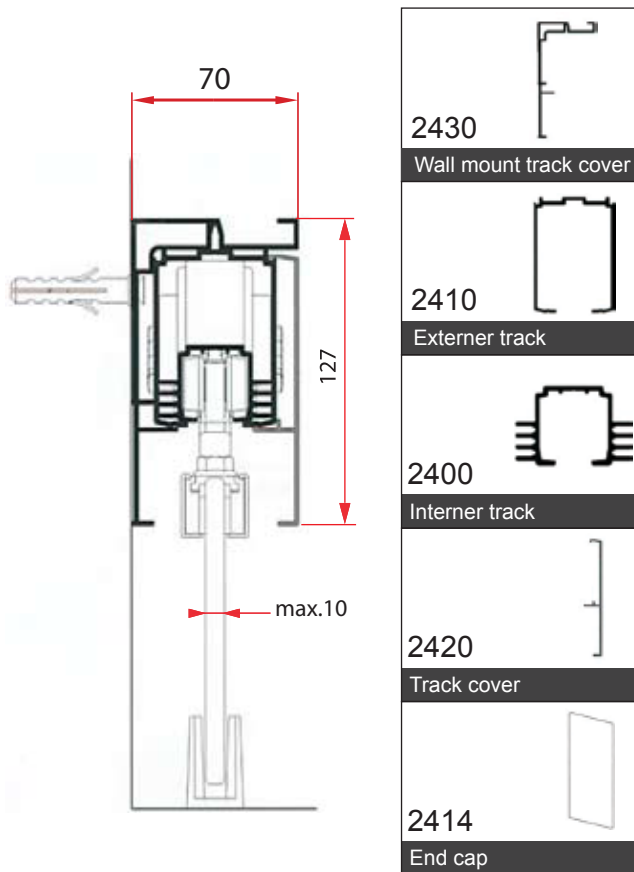

USAGE SCHEME

Applications feature : Min - Max
Standard tracks length 2400mm.
Maximum door width 1200mm.
Maximum door weight 80kg.

WALL AND CEILING INSTALLATIONVERSION

WALL VERSION

\$ / kit set C/W 2.4m (interner & externer) track and wall mount track cover.

CEILING VERSION

\$ / kit set C/W 2.4m (interner & externer) track and track cover.

KIT FOR THE SYSTEM

						
1674	2404	10mm glass clamp	2402/V24	84	101/120/G	2407