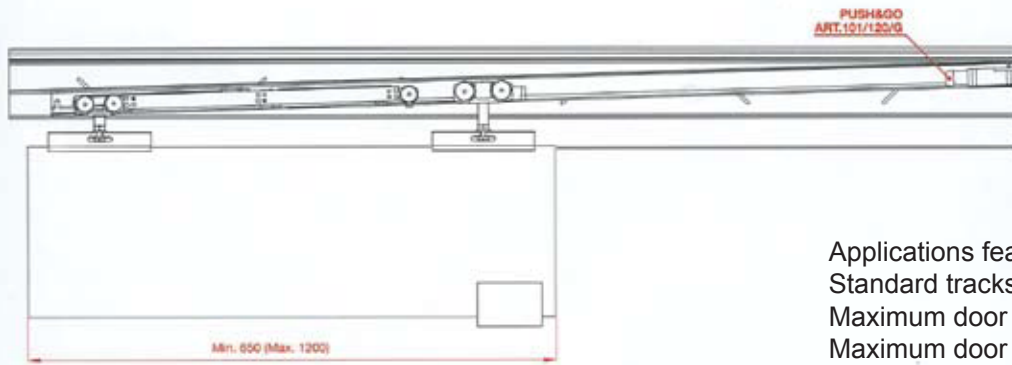

USAGE SCHEME

Applications feature : Min - Max
Standard tracks length 2400mm.
Maximum door width 1200mm.
Maximum door weight 80kg.

WALL AND CEILING INSTALLATIONVERSION

WALL VERSION

\$ / kit set C/W 2.4m (interner & externer) track and wall mount track cover.

CEILING VERSION

\$ / kit set C/W 2.4m (interner & externer) track and track cover.

KIT FOR THE SYSTEM

						
1674	2404	10mm glass clamp	2402/V24	84	101/120/G	2407