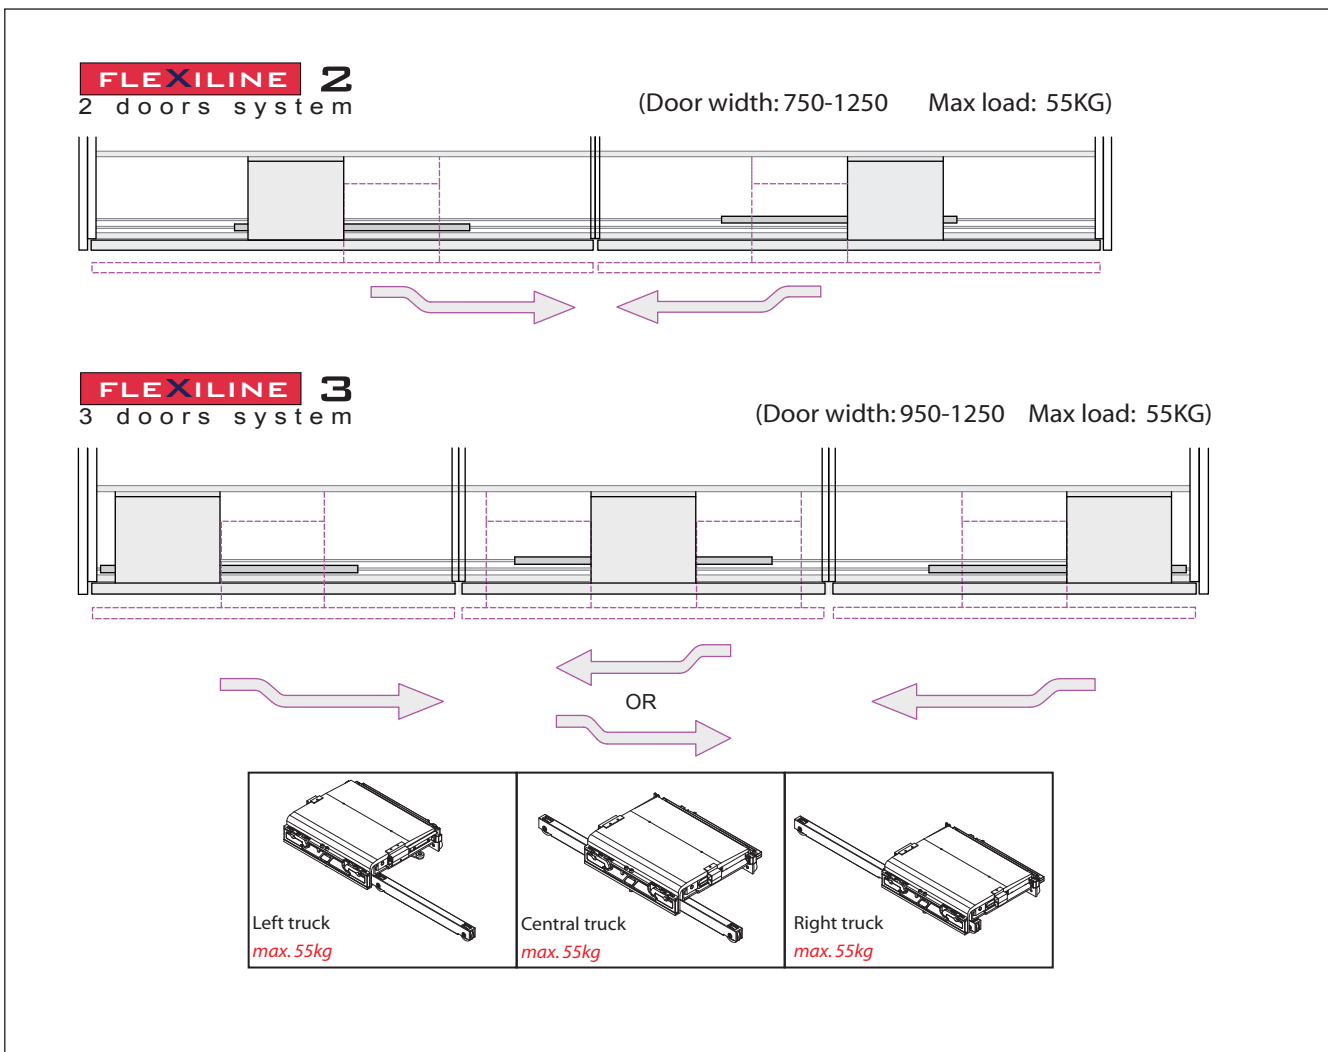

# SYSTEMS & COMPONENT

the truck kit includes:

the right /left/central mechanism with curves and all the accessories for installation and operation

- Doors opening 100%
- Top space clearance 150mm
- Bottom space clearance 80mm

- 2 or 3 inline sliding doors
- Max door thickness 45mm