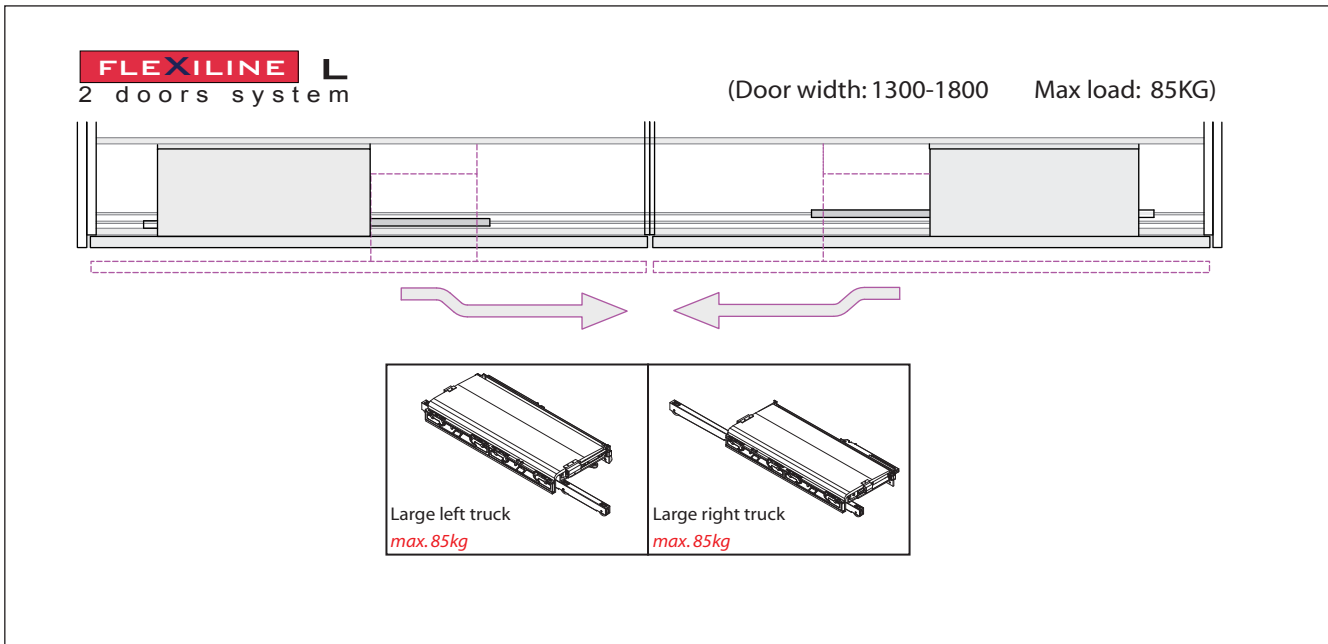

# SYSTEMS & COMPONENT

the truck kit includes:

the right /left/central mechanism with curves and all the accessories for installation and operation

- Doors opening 100%
- Top space clearance 150mm
- Bottom space clearance 80mm

- 2 or 3 inline sliding doors
- Max door thickness 45mm